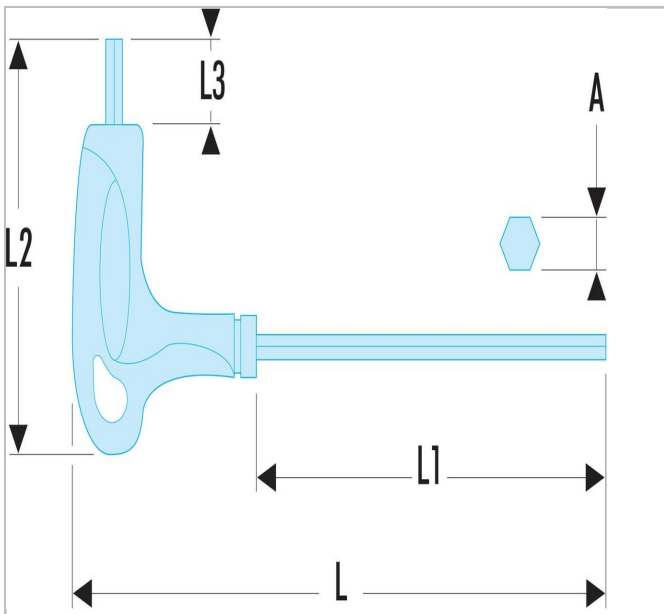

89TX.SLS - Torx® spinners

Description:

- Tool equipped with a FACOM SLS attachment solution, preventing any risk of accidental falls.
- The crimped "rotating" cable solution, selected and tested by FACOM, maintains user ergonomics.
- Ergonomic handle for efficient use of the two ends of the key.
- Finish: chrome.

	A [mm]	A [in]	Length L [mm]	Length L1 [mm]	Length L2 [mm]	Length L3 [mm]	Torx Tip Number ["]	Weight [g]
89TX.10SLS	2.72		133.0	90.0	63.0	12.0	T10	35.0
89TX.15SLS	3.26		133.0	130.0	77.0	12.0	T15	40.0
89TX.20SLS	3.84		183.0	130.0	77.0	12.0	T20	65.0
89TX.25SLS	4.4		183.0	130.0	77.0	15.0	T25	80.0
89TX.30SLS	5.49		240.0	175.0	95.0	15.0	T30	115.0
89TX.40SLS	6.6		240.0	175.0	95.0	15.0	T40	130.0
89TX.45SLS	7.77		240.0	175.0	95.0	15.0	T45	150.0
89TX.50SLS	8.79		240.0	175.0	95.0	15.0	T50	195.0