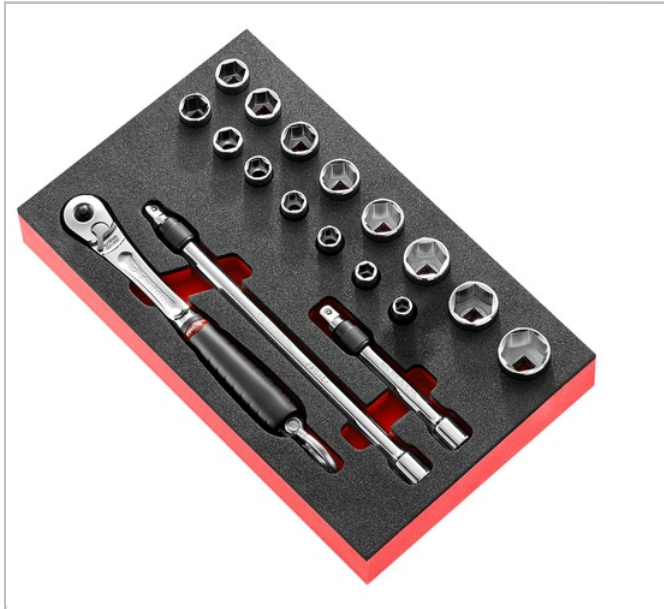

## 3/8" sockets module - SLS

### Description:

- Tool fitted with a FACOM SLS attachment solution, preventing any risk of accidental falls.
- The shackle solution was chosen by FACOM for particularly heavy and/or large tools.
- Only the ratchet is fitted with a shackle.
- The ratchet and locking extensions allow securing the sockets against falling during work in high places.
- Compatible with the FACOM modular storage system: - Adapted to CHRONO XL, CHRONO+, JET XL and JET+ roller cabinets.