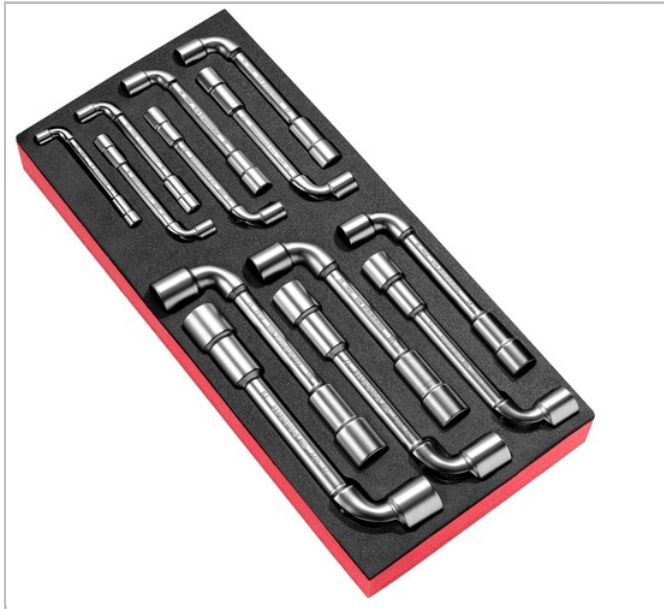

Metric angled socket wrench sets in foam tray

Description:

- Compatible with the FACOM modular storage system: compatible with CHRONO XL, CHRONO+, JETXL and JET+ roller cabinets.

	Height H [mm]	Length L [mm]	CONTENT SET []	Contents []
MODM.75PB	45.0	188.0	75.7 - 8 - 9 - 10 - 11 - 12 - 13 - 14 - 15 - 16 - 17 - 18 - 19	PM.MOD75