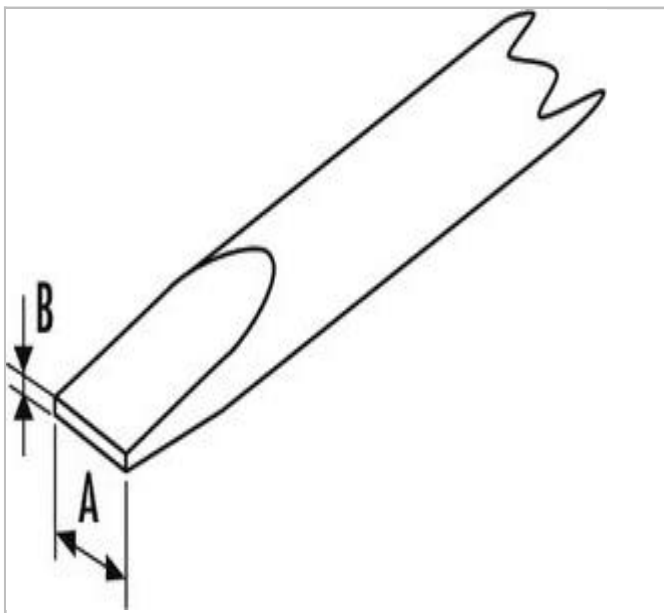

### Description:

- CEI 60900
- ISO 2380-1
- ISO 2380-2
- trimaterial ergonomic handle for comfortable and reliable screwing.
- Screw head color code: yellow.
- Each product is tested under 10,000 Volts.
- Round hardened blade with orange PVC insulation.

	Diameter [mm]	Length L [mm]	Length [mm]	Weight [g]	Handle Style ["]	Ratcheting ["]	Tip Size [mm]
<b>E165414</b>	27	177	177.0	40	Insulated Tri-Material	Non-Ratcheting	Phillips
<b>E165415</b>	32	205	205.0	68	Insulated Tri-Material	Non-Ratcheting	Phillips
<b>E165416</b>	32	230	125.0	89	Insulated Tri-Material	Non-Ratcheting	Phillips
<b>E165421</b>	40	355	150.0	123			