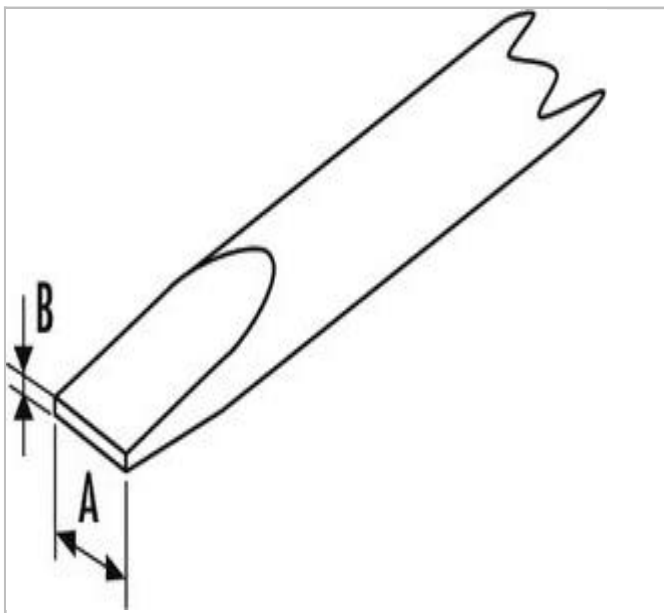

EXPERT 1000 V insulated screwdrivers for Pozidriv® screws

Description:

- CEI 60900
- ISO 2380-1
- ISO 2380-2
- trimaterial ergonomic comfortable and effective handle.
- Bit colour code: blue.
- Each product is tested to 10,000 Volts.
- Round burnished blade with insulation in orange PVC.

	Diameter [mm]	Length L [mm]	Length [mm]	Weight [g]	Handle Style ["]	Ratcheting ["]	Tip Size [mm]	Length L2 [mm]
E165417	27	177		40				75.0
E165418	32	205	205.0	68	Insulated Tri-Material	Non-Ratcheting	Pozidriv	100.0
E165419	32	230	125.0	89	Insulated Tri-Material	Non-Ratcheting	Pozidriv	125.0
E165422	40	355		123				150.0