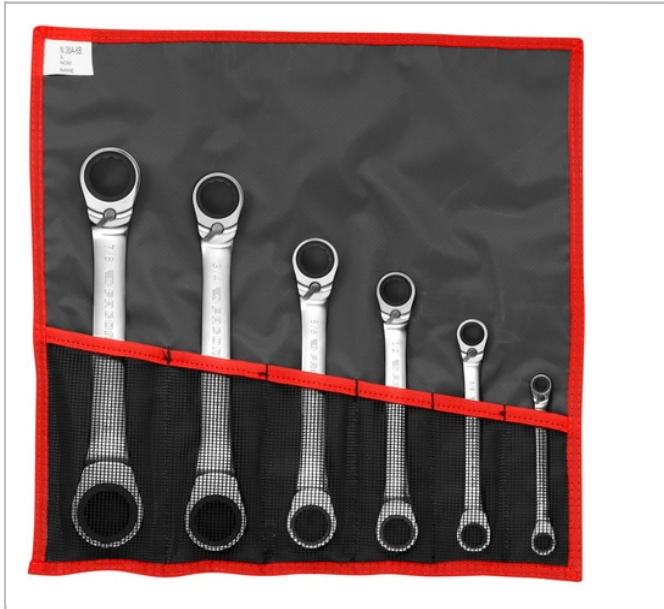

Set van ringratelsleutels, 15° gebogen, in inch maten

Description:

- Uitvoering: in etui.

	a [mm]	A []	Gewicht [kg]	NL Contents []
65.JU6T	1/4x5/16 - 3/8x7/16 - 1/2x9/16 - 5/8x11/16 - 3/4x13/16 - 7/8x15/16	1/4x5/16 - 3/8x7/16 - 1/2x9/16 - 5/8x11/16 - 3/4x13/16 - 7/8x15/16	1.3	Roll: N.38A- 6B