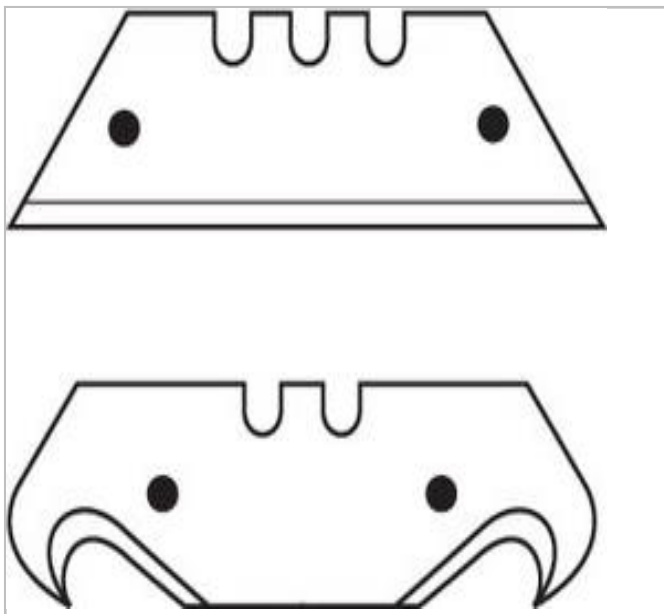

Safety knife with retractable blade - SLS

Description:

- Tool equipped with a FACOM SLS attachment solution, preventing any risk of accidental falls.
- The crimped "rotating" cable solution, selected and tested by FACOM, maintains user ergonomics.
- Safety knife.
- Blade automatically retracts after use.
- Zamak body.
- ABS cursor, front or side thumb control.
- Supplied with 3 blades (1 factory-mounted and 2 in the body).

	Length L [mm]	Weight [g]
844.DSLS	176.0	210.0