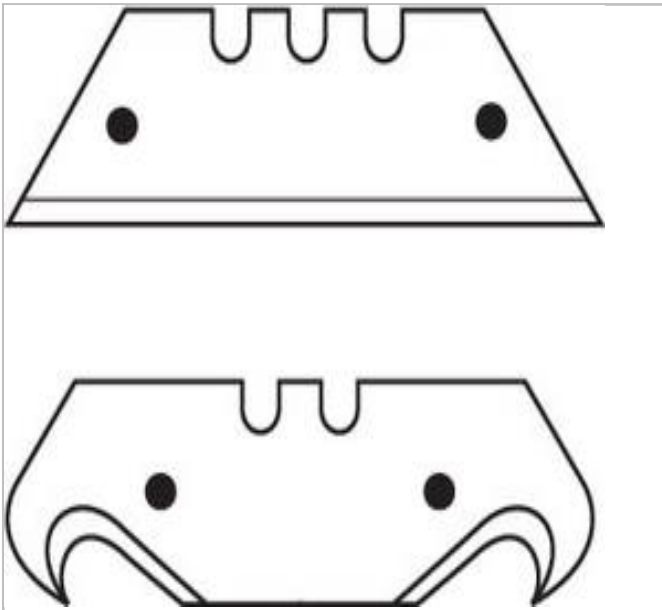

## 844.DSLS | Safety knife with retractable blade - SLS

### Description:

- Tool equipped with a FACOM SLS attachment solution, preventing any risk of accidental falls.
- The crimped "rotating" cable solution, selected and tested by FACOM, maintains user ergonomics.
- Safety knife.
- Blade automatically retracts after use.
- Zamak body.
- ABS cursor, front or side thumb control.
- Supplied with 3 blades (1 factory-mounted and 2 in the body).

	844.DSLS
Length L [mm]	176.0
Weight [g]	210.0