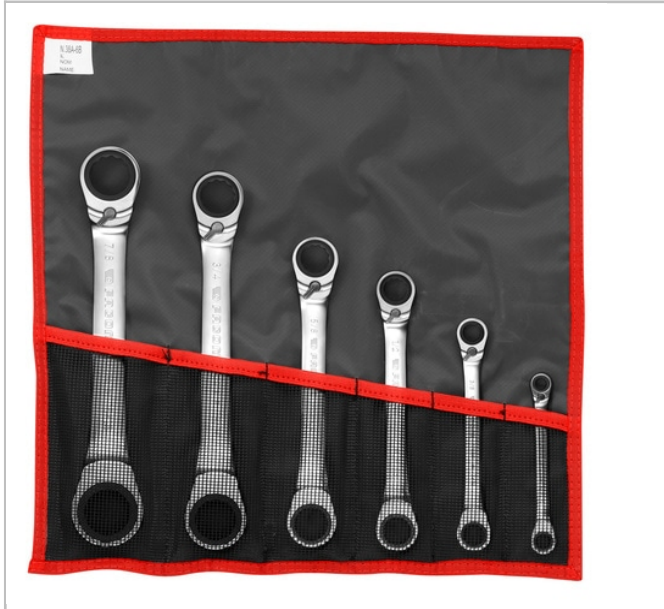

65.JU6T | Inch 15° hinged ratchet ring wrenches set

Description:

- Presentation: supplied in roll.

	65.JU6T
A [in]	1/4x5/16 - 3/8x7/16 - 1/2x9/16 - 5/8x11/16 - 3/4x13/16 - 7/8x15/16
Weight [Kg]	1.3
Contents []	Roll: N.38A-6B