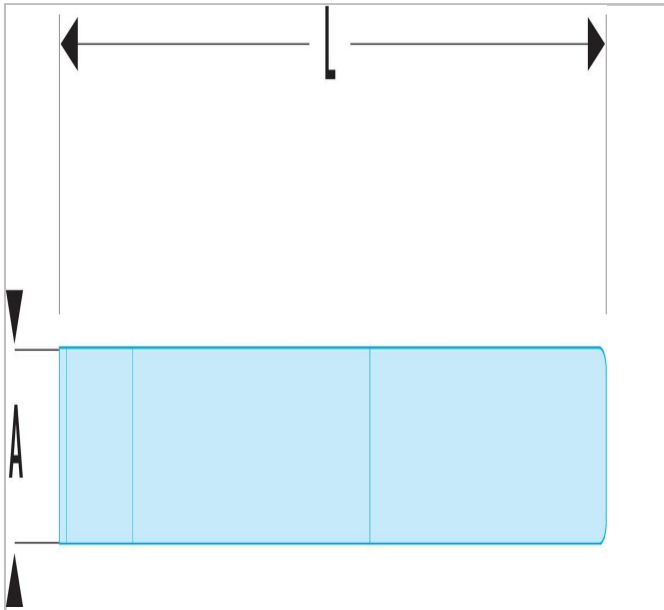

259SLS | Slim-profile chisels - SLS

Description:

- Tool equipped with a FACOM SLS attachment solution, preventing any risk of accidental falls.
- The crimped "rotating" cable solution, selected and tested by FACOM, maintains user ergonomics.
- Slim profile chisel.
- Chrome vanadium forged steel, treated 57 HRc on edge and 40 HRc on impact head.
- Blade width: 26 mm.
- Presentation: lacquered.

	259SLS
A [mm]	26.0
Length L [mm]	235.0
Weight [g]	265.0