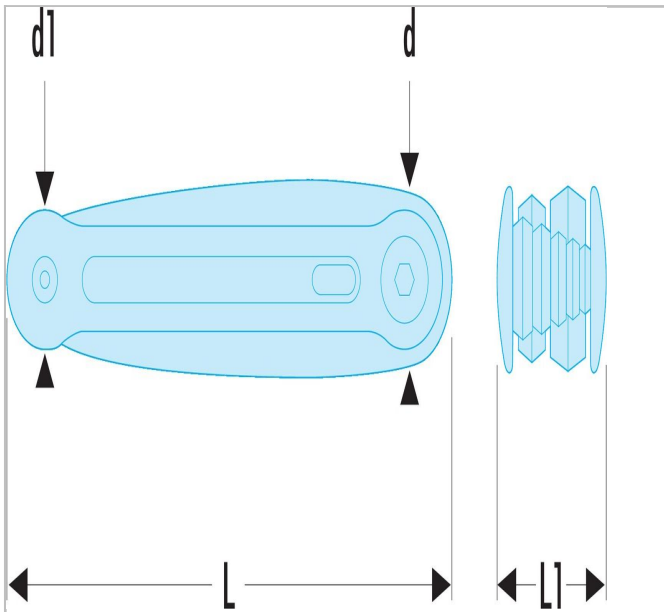

89A.JM8 | 89.JM - Hexagon Torx® keys on sleeve

Description:

- Compliant with Torx® and Resistorx® specifications.
- Highly compact sleeve, positive grip.
- 89A.JM8: Torx® (T).
- 89R.JM8: Resistorx® (TT).

 89A.JM8	
Diameter D1 [mm]	24.0
Length L [mm]	138.0
Length L1 [mm]	32.0
Weight [g]	170.0