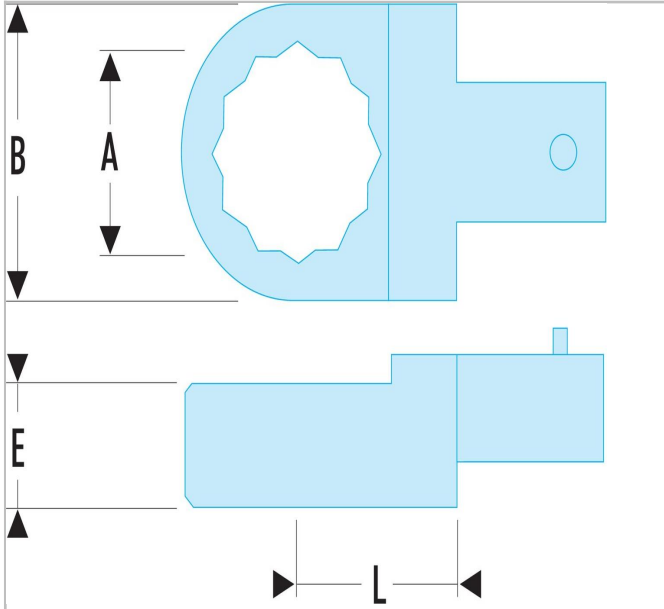

831.2 | Embouts polygonaux - attachement 14 x 18 mm

Description :

- Embouts polygonaux - attachement 14 x 18 mm

831.2