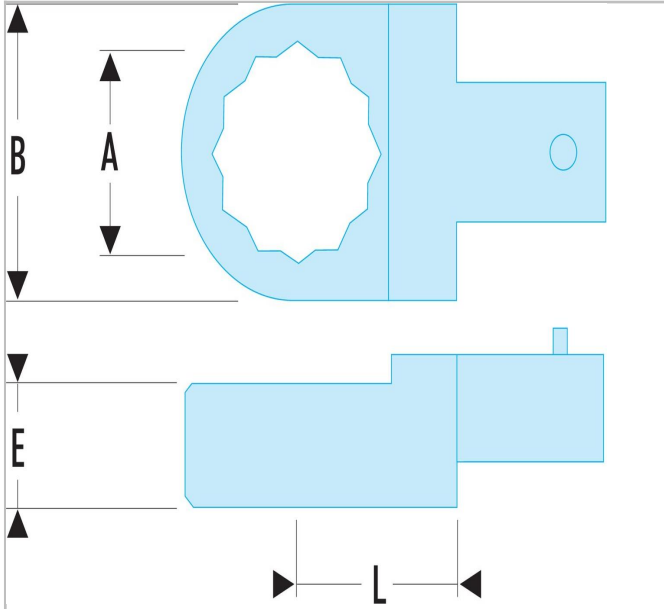

832.1P | Embouts polygonaux - attachement 14 x 18 mm

Description :

- Embouts polygonaux - attachement 14 x 18 mm

832.1P