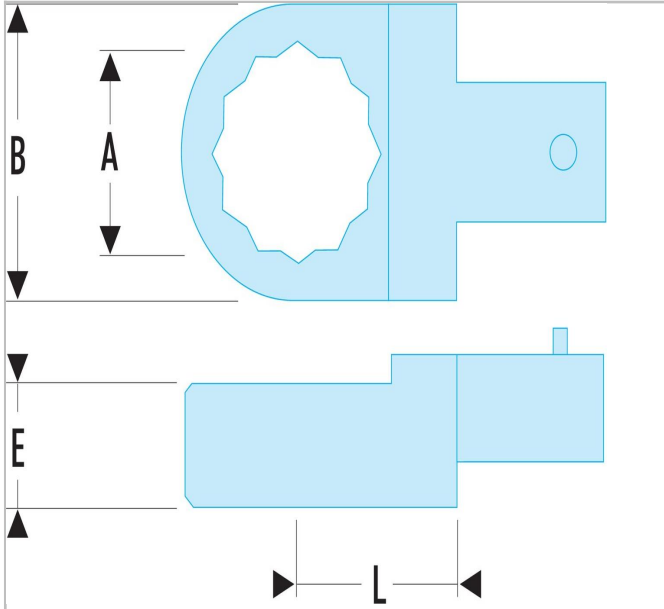

831.3 | Embouts polygonaux - attachement 14 x 18 mm

Description :

- Polygon drives - drive 14 x 18 mm

831.3