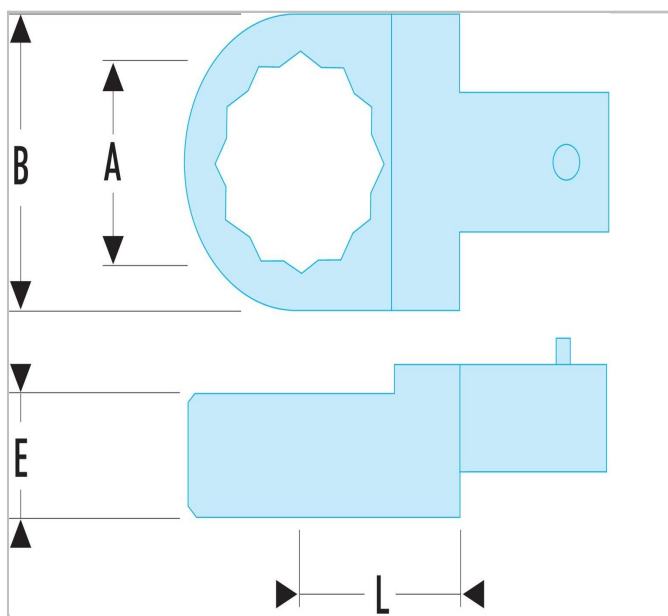

## 229.TTJ4 | Embouts polygonaux - attachement 14 x 18 mm

### Description :

- Polygon drives - drive 14 x 18 mm

229.TTJ4