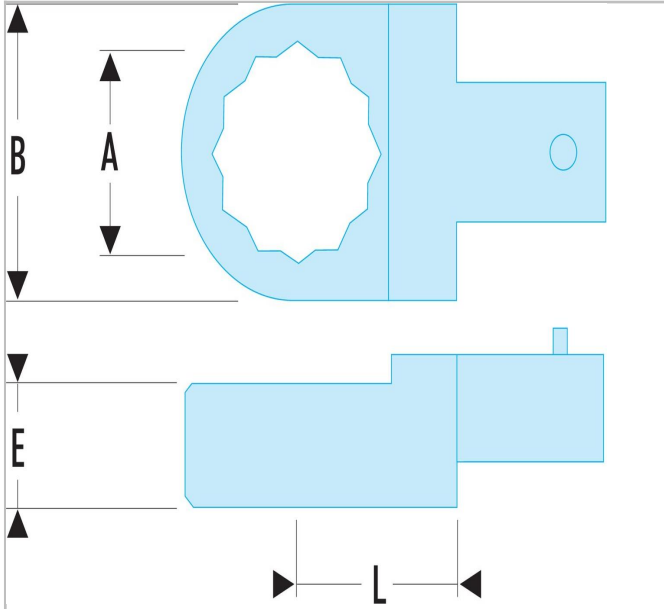

R.151B | Embouts polygonaux - attachement 14 x 18 mm

Description :

- Embouts polygonaux - attachement 14 x 18 mm

R.151B