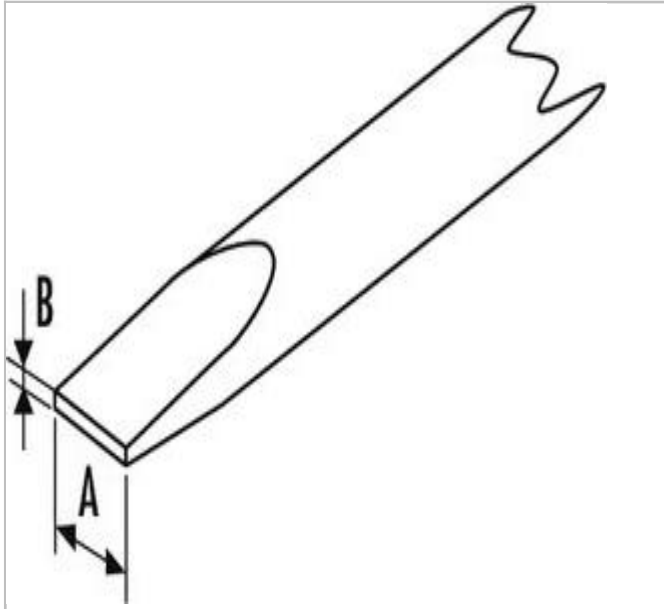

E165421 | EXPERT 1000 Volt insulated screwdrivers for Phillips® head screws

Description:

- CEI 60900
- ISO 2380-1
- ISO 2380-2
- trimaterial ergonomic handle for comfortable and reliable screwing.
- Screw head color code: yellow.
- Each product is tested under 10,000 Volts.
- Round hardened blade with orange PVC insulation.

	E165421
Diameter [mm]	40
Length L [mm]	355
Length [mm]	150.0
Weight [g]	123