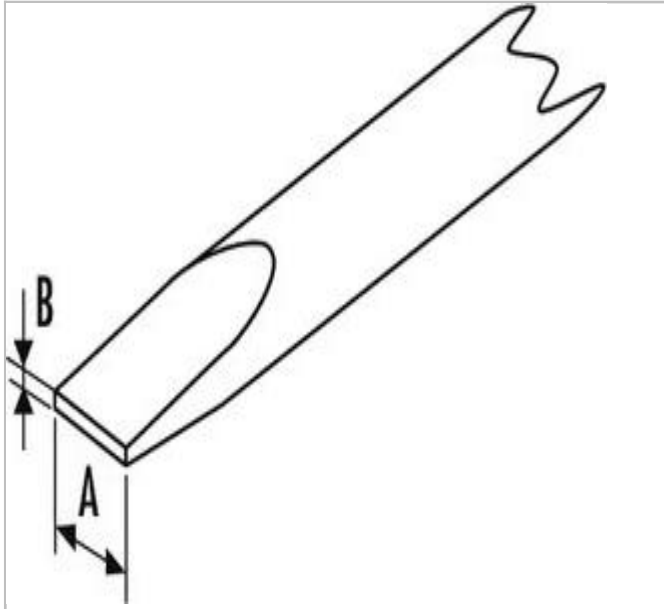

E165420 | EXPERT 1000 Volt insulated screwdrivers for slotted head screws

Description:

- CEI 60900
- ISO 2380-1
- ISO 2380-2
- trimaterial ergonomic handle for comfortable and reliable screwing.
- Screw head color code: red.
- Each product is tested under 10,000 Volts.
- Round hardened blade with orange PVC insulation.

|  | E165420 |
|--|---------|
| A [mm] | 6.5 |
| Diameter [mm] | 40 |
| Length L [mm] | 266 |
| Weight [g] | 134 |
| Length L2 [mm] | 150.0 |
| b [mm] | 1.2 |