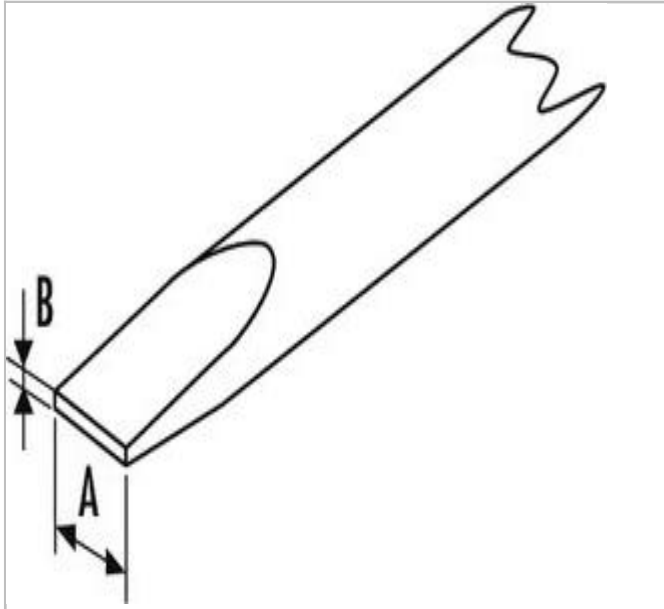

## E165412 | EXPERT 1000 Volt insulated screwdrivers for slotted head screws

### Description:

- CEI 60900
- ISO 2380-1
- ISO 2380-2
- trimaterial ergonomic handle for comfortable and reliable screwing.
- Screw head color code: red.
- Each product is tested under 10,000 Volts.
- Round hardened blade with orange PVC insulation.

|  | E165412                |
|--|------------------------|
| A [mm]   | 4.0                    |
| Diameter [mm]  | 27                     |
| Length L [mm]  | 202                    |
| Weight [g]   | 43                     |
| Handle Style ["]   | Insulated Tri-Material |
| Ratcheting ["]   | Non-Ratcheting         |
| Tip Size [mm]  | Cabinet                |
| Length L2 [mm]   | 100.0                  |
| b [mm]   | 0.8                    |