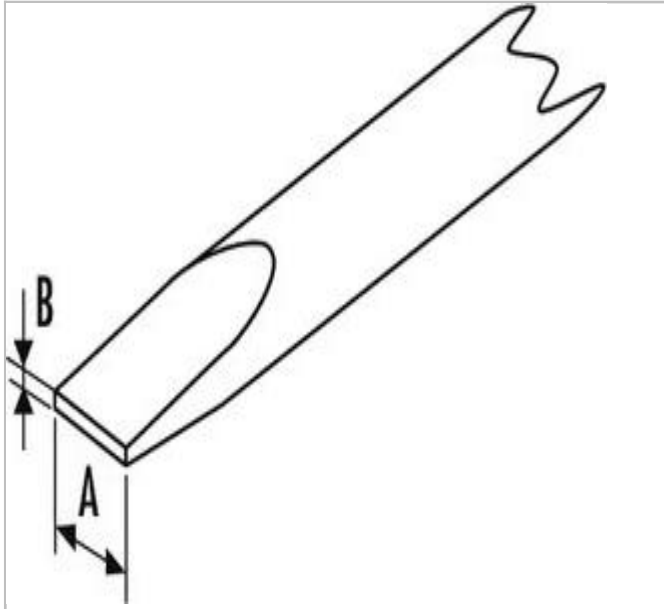

E165416 | EXPERT 1000 Volt insulated screwdrivers for Phillips® head screws

Description:

- CEI 60900
- ISO 2380-1
- ISO 2380-2
- trimaterial ergonomic handle for comfortable and reliable screwing.
- Screw head color code: yellow.
- Each product is tested under 10,000 Volts.
- Round hardened blade with orange PVC insulation.

	E165416
Diameter [mm]	32
Length L [mm]	230
Length [mm]	125.0
Weight [g]	89
Handle Style ["]	Insulated Tri-Material
Ratcheting ["]	Non-Ratcheting
Tip Size [mm]	Phillips