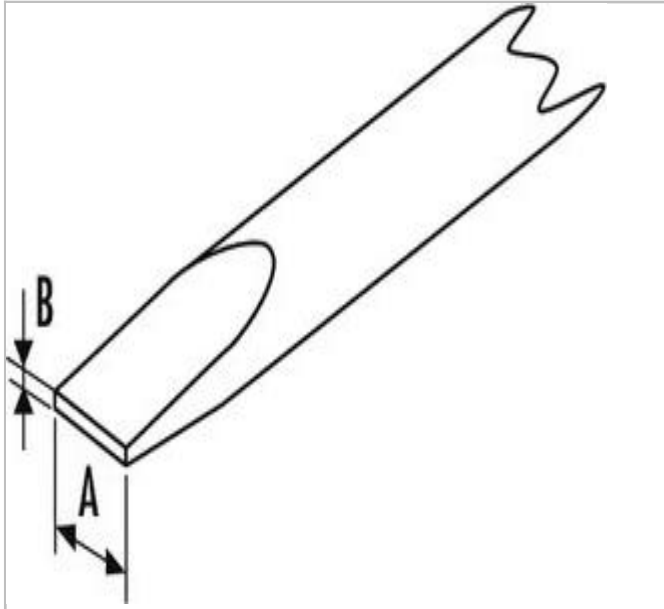

E165410 | EXPERT 1000 Volt insulated screwdrivers for slotted head screws

Description:

- CEI 60900
- ISO 2380-1
- ISO 2380-2
- trimaterial ergonomic handle for comfortable and reliable screwing.
- Screw head color code: red.
- Each product is tested under 10,000 Volts.
- Round hardened blade with orange PVC insulation.

	E165410
A [mm]	2.5
Diameter [mm]	20
Length L [mm]	149
Length [mm]	149.0
Weight [g]	18
Handle Style ["]	Insulated Tri-Material
Ratcheting ["]	Non-Ratcheting
Tip Size [mm]	Cabinet
Length L2 [mm]	50.0
b [mm]	0.4