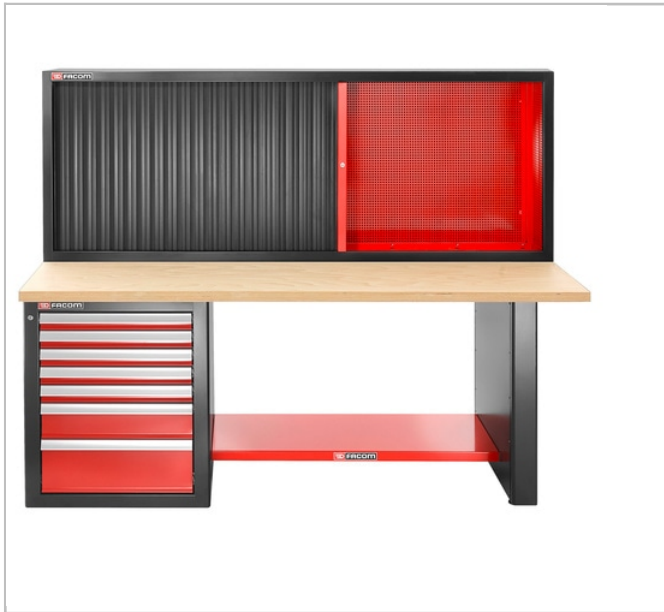

## JLS2-2MW7DSCL | Heavy-duty workbench 2182 mm - 7 drawers - wooden worktop - low version and shutter cabinet

### Description:

- Workstation, made of a workbench and a shutter cabinet:
- Workbench JLS2-2MW7DL.
- Cabinet JLS2-MHTR.
- The vertical hook panels provide high visibility and direct access to the tools.

	JLS2-2MW7DSCL
Weight [Kg]	190.8
Colour []	Red 3020